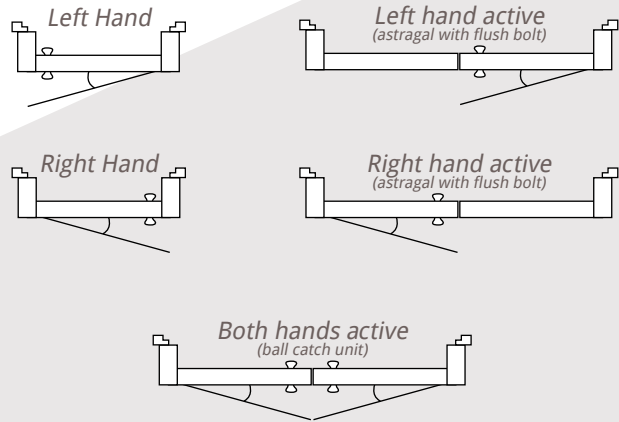

PREHUNG OPTIONS

Complete your prehung unit by selecting a hinge color from our shown stock finishes. With each prehung order National Door and Trim will also need to know the handing for each unit. The illustrated diagrams are here to aid in selecting the correct handing. For easy determination we suggest you place your back against the side of the jamb with the hinges. Using your arms mimic the swing of the door and this will determine the handing as they are shown.

DOOR HANDINGS

HINGE COLORS

SCHLAGE LOCKSETS