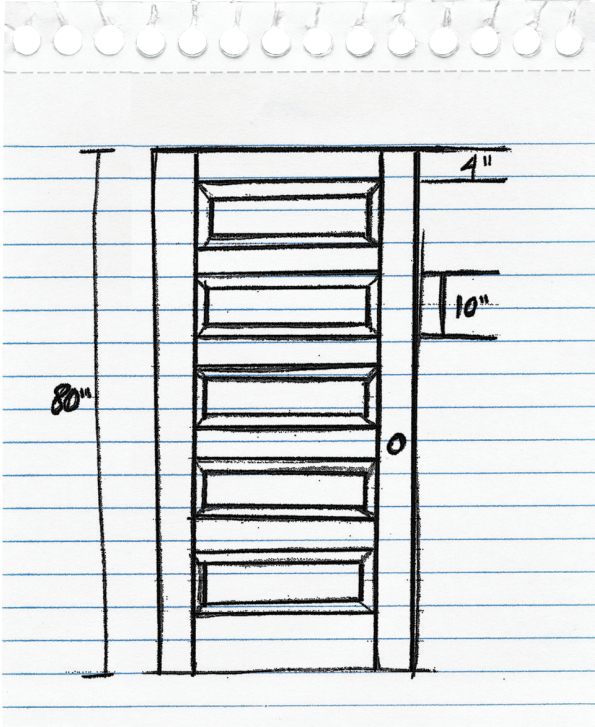

FROM DRAFTS & DRAWINGS...

TO DREAMS COME TRUE

NATIONAL
DOOR & TRIM

1189 Grill Road • Van Wert, OH 45891
Phone: 419.238.9345 • www.national-door.com