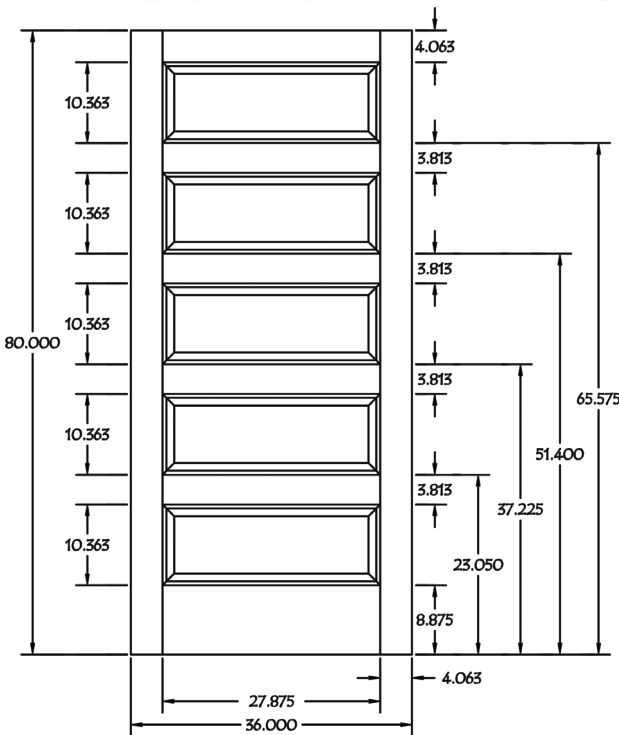

FROM DRAFTS & DRAWINGS...

TO DREAMS COME TRUE

NATIONAL
DOOR & TRIM

1189 Grill Road • Van Wert, OH 45891
Phone: 419.238.9345 • www.national-door.com